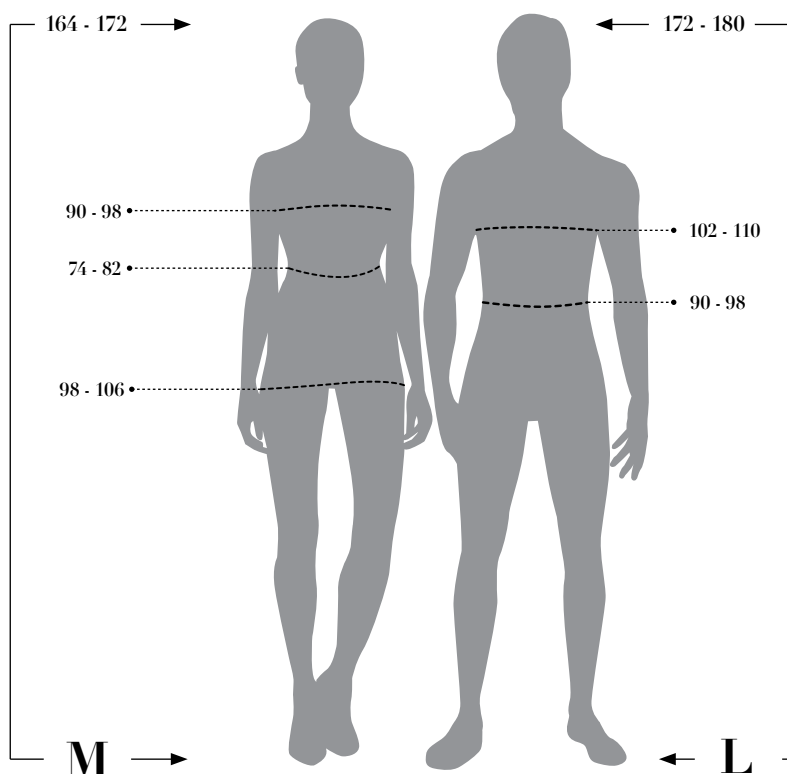

SIZE CHARTS

The data in the tables represents figure measurements not clothing.

Men

Size	XS		S		M		L		XL		2XL		3XL		4XL		5XL	
	-	46	48	50	52	54	56	58	60	62	64	-	-	-	-	-	-	
height	160		160		168		176		184		192		192		192		192	
chest size	80	84	88	92	96	100	104	108	112	116	120	126	132	138	144	150	156	162
waist size	68	72	76	80	84	88	92	96	100	104	108	114	120	126	132	138	144	150
neck size			37	38	39	40	41	42	43	44	45	46.5	48	49.5	51	52.5	54	55.5

Ladies

Size	XS		S		M		L		XL		XXL		3XL	
height	160		164		168		172		176		176		176	
chest size	76	80	84	88	92	96	100	104	110	116	122	128	134	140
waist size	60	64	68	72	76	80	84	88	94	100	106	112	118	124
hip girth	84	88	92	96	100	104	108	112	117	122	127	132	137	142

Kids

Age	4	6	8	10	12
height	110	122	134	146	158
chest size	♂ / ♀ 58/57	62/61	66/67	70/73	76/79
waist size	♂ / ♀ 54/54	56/56.5	59/59.5	63/62.5	68/63.5
hip girth	61	67	72	78	86
back size	25	29	31	34	38

♂ - boys ♀ - girls

in compliance with EU standards

Example of the maximum span of the figure measures.

Size Codes:

Size	Codes
4 years/110 cm	08
4-6 years/104-128 cm	31 R
6 years/122 cm	09
6-8 years/116-140 cm	32 R
8 years/134 cm	10
10 years/146 cm	11
12 years/158 cm	07
XS	12
S	13
M	14
L	15
XL	16
2XL	17
3XL	18
4XL	19
5XL	20